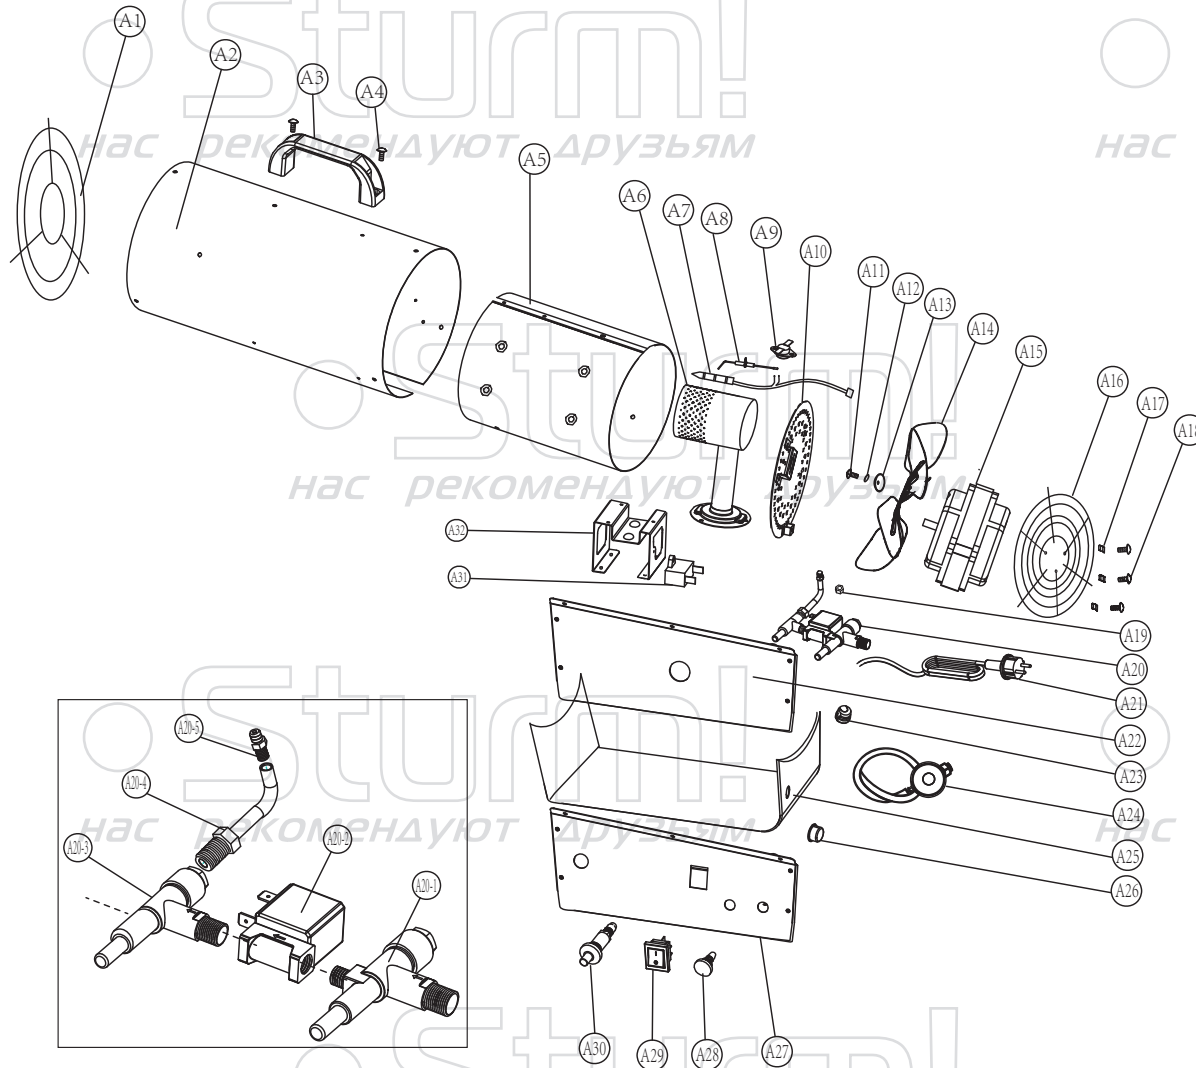

# GH91301V

NO.	DESCRIPTION	NO.	DESCRIPTION
A1	Front grill	A19	NUT
A2	Outer casing	A20	Valve assembly
A3	Handle	A20-1	Solenoid valve
A4	Screws	A20-2	Gas escape valve
A5	Inner casing	A20-3	Regulating valve
A6	Burner head	A20-4	Gas pipe
A7	Thermocouple	A20-5	Gas nozzle
A8	Ignition needle	A21	Power cord
A9	Thermal cut-out	A22	Right panel
A10	Wind shield	A23	Line buckle
A11	bolt	A24	Regulator&hose
A12	Spring washers	A25	Base
A13	The blades clamp	A26	Shielding
A14	Fan	A27	Left panel
A15	Motor	A28	Knob
A16	Back grill	A29	Switch
A17	Clamp	A30	Igniter
A18	Screws	A31	Capacitor
		A32	Bracket