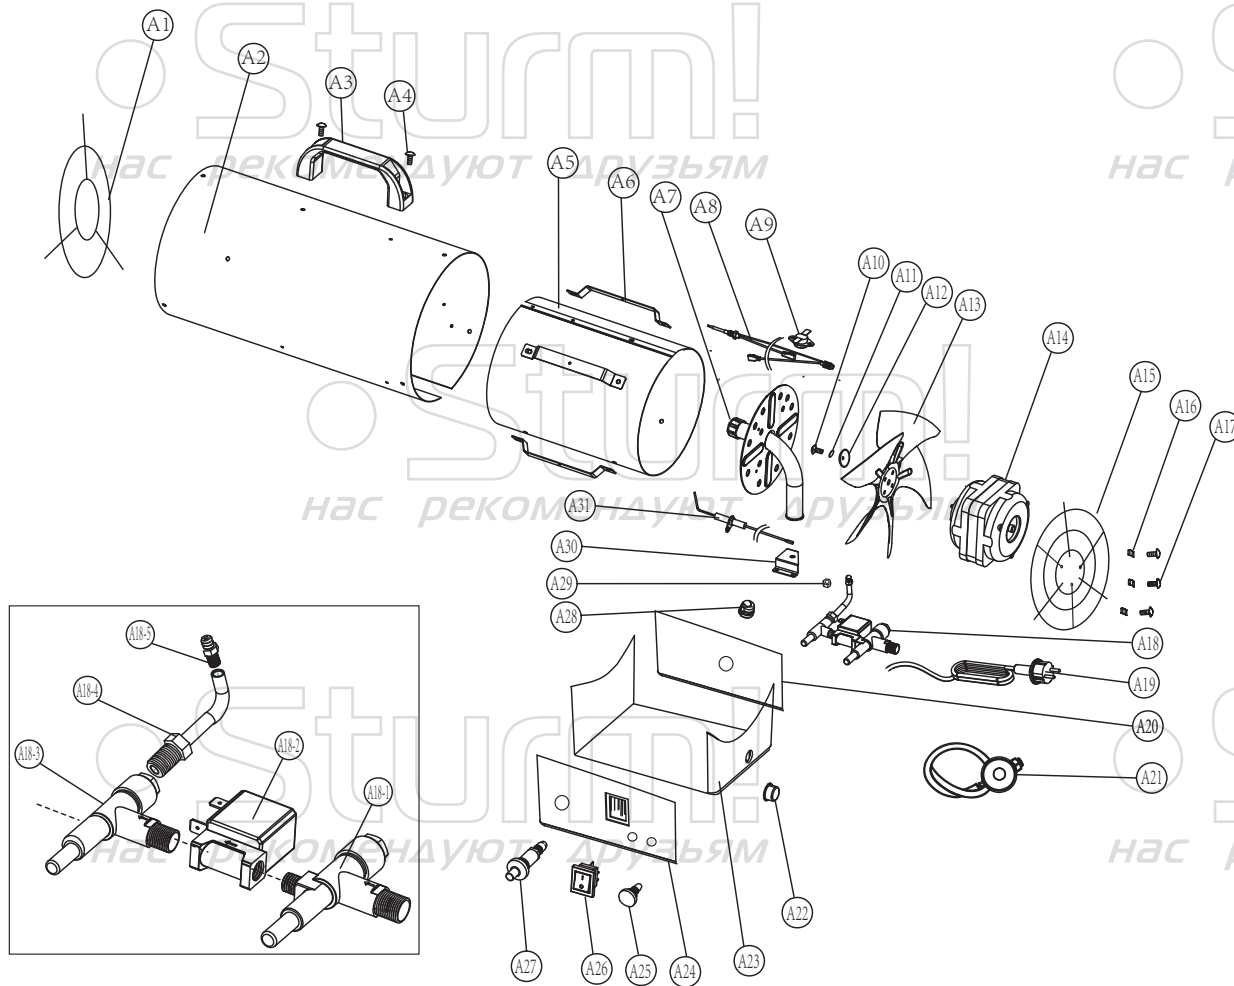

GH91151V

NO.	DESCRIPTION	NO.	DESCRIPTION
A1	Front grill	A18-1	Solenoid valve
A2	Outer casing	A18-2	Gas escape valve
A3	Handle	A18-3	Regulating valve
A4	Screws	A18-4	Gas pipe
A5	Inner casing	A18-5	Gas nozzle
A6	Heat insulation barrels of support	A19	Power cord
A7	Burner Assembly	A20	Right panel
A8	Thermocouple	A21	Regulator & hose
A9	Thermal cut-out	A22	Shielding
A10	bolt	A23	Base
A11	Spring washers	A24	Left panel
A12	The blades clamp	A25	Knob
A13	Fan	A26	Switch
A14	Motor	A27	Igniter
A15	Back grill	A28	Line buckle
A16	Clamp	A29	NUT
A17	Screws	A30	Bracket
A18	Valve assembly	A31	Ignition needle