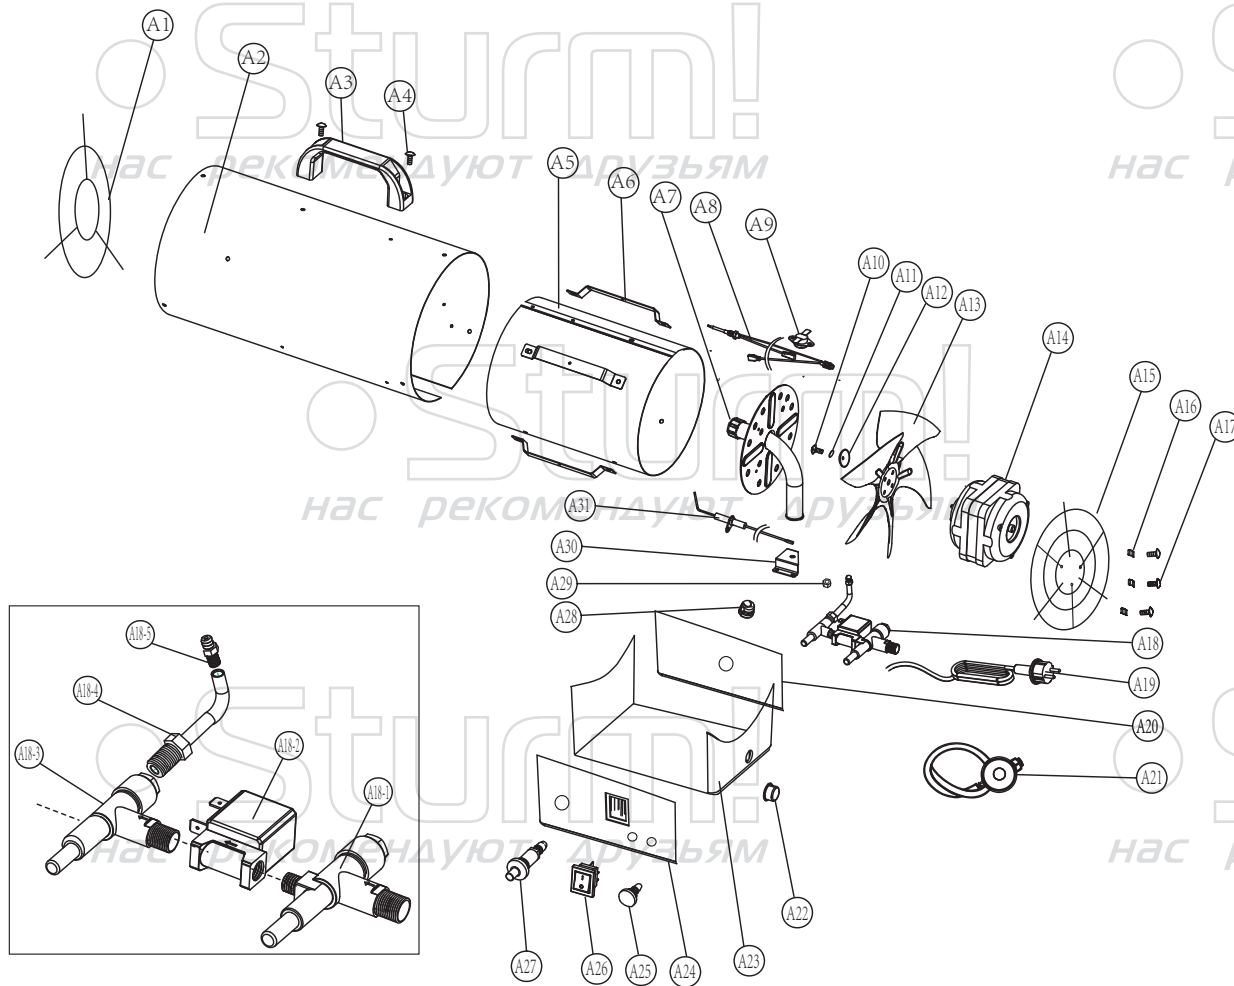

# GH91151V

NO.	DESCRIPTION	NO.	DESCRIPTION
A1	Front grill	A18-1	Solenoid valve
A2	Outer casing	A18-2	Gas escape valve
A3	Handle	A18-3	Regulating valve
A4	Screws	A18-4	Gas pipe
A5	Inner casing	A18-5	Gas nozzle
A6	Heat insulation barrels of support	A19	Power cord
A7	Burner Assembly	A20	Right panel
A8	Thermocouple	A21	Regulator & hose
A9	Thermal cut-out	A22	Shielding
A10	bolt	A23	Base
A11	Spring washers	A24	Left panel
A12	The blades clamp	A25	Knob
A13	Fan	A26	Switch
A14	Motor	A27	Igniter
A15	Back grill	A28	Line buckle
A16	Clamp	A29	NUT
A17	Screws	A30	Bracket
A18	Vlave assembly	A31	Ignition needle