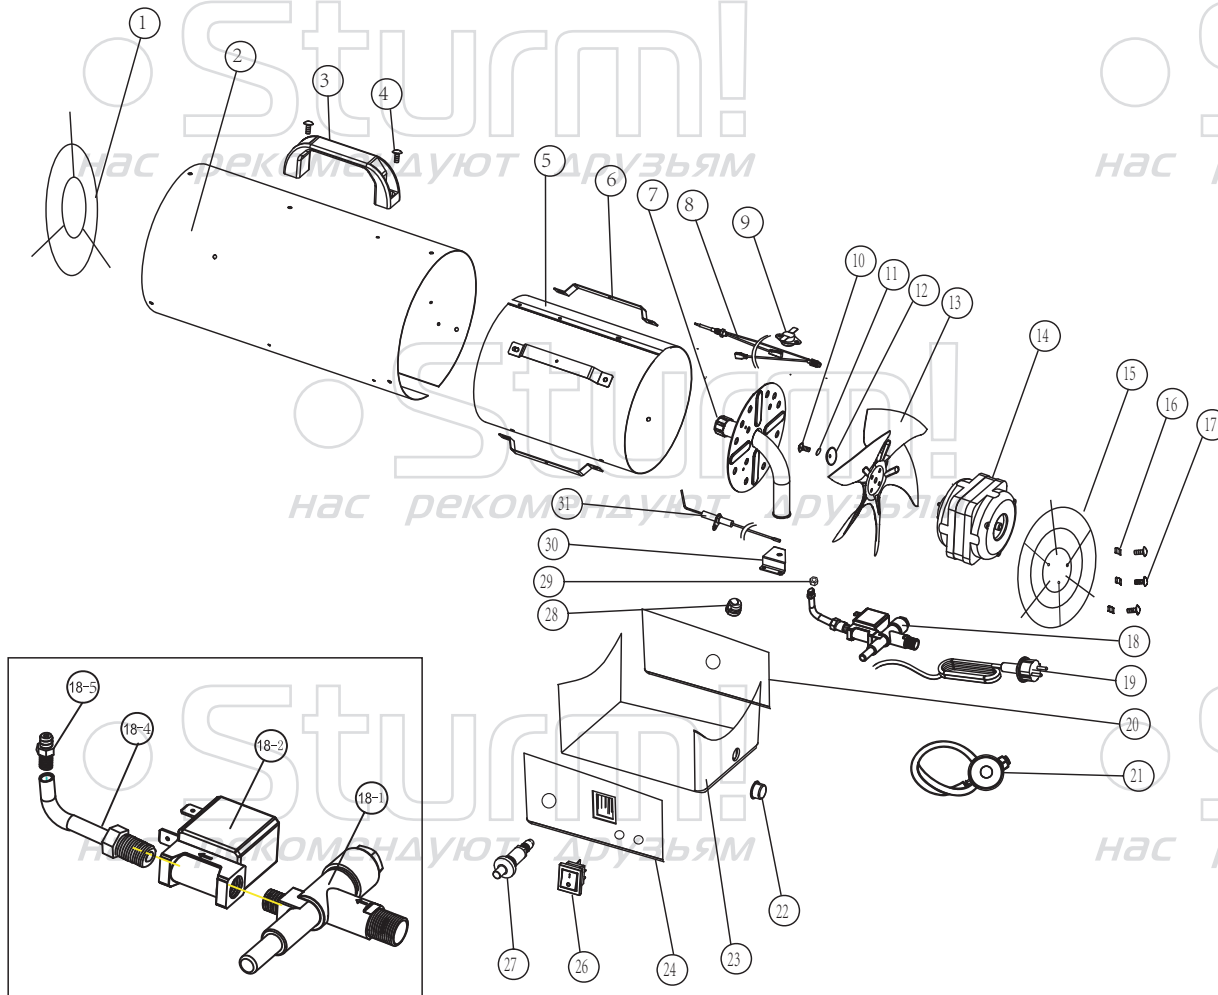

GH91101

NO.	DESCRIPTION	NO.	DESCRIPTION
1	Front grill	18-1	Solenoid valve
2	Outer casing	18-2	Gas escape valve
3	Handle	18-4	Gas pipe
4	Screws	18-5	Gas nozzle
5	Inner casing	19	Power cord
6	Heat insulation barrels of support	20	Right panel
7	Burner Assembly	21	Regulator & hose
8	Thermocouple	22	Shielding
9	Thermal cut-out	23	Base
10	bolt	24	Left panel
11	Spring washers	26	Switch
12	The blades clamp	27	Igniter
13	Fan	28	Line buckle
14	Motor	29	NUT
15	Back grill	30	Bracket
16	Clamp	31	Ignition needle
17	Screws		
18	Valve assembly		