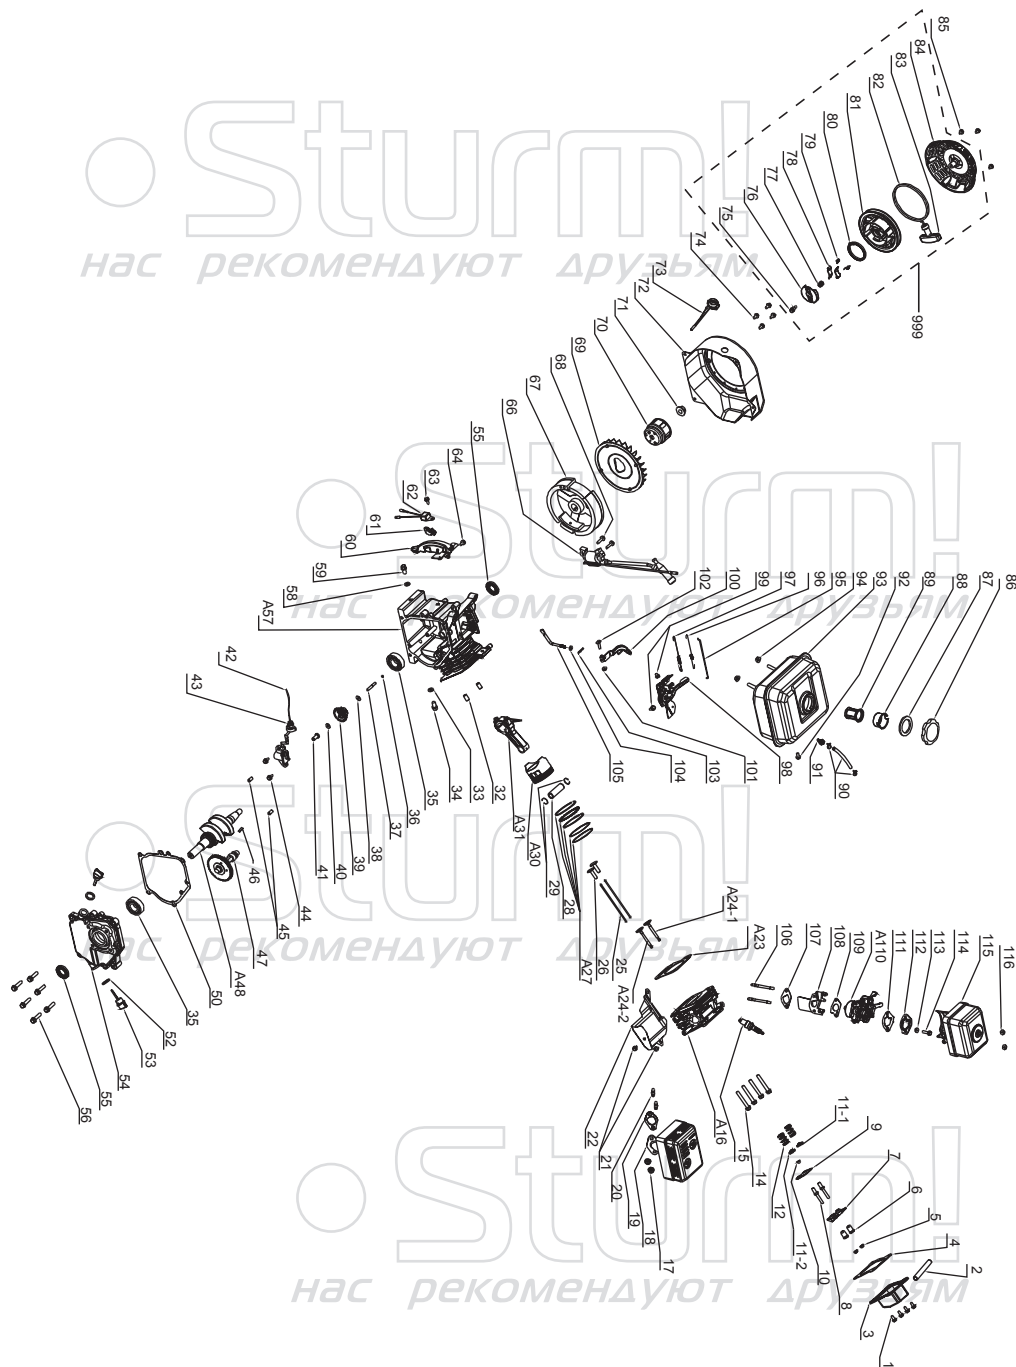

ENGINE FOR BP8710GV

NO.	DESCRIPTION	NO.	DESCRIPTION	NO.	DESCRIPTION
1	BOLT	39	GOVERNOR WEIGHT HOLDER COMP	81	RECOIL STARTER REEL
2	VENT-PIPE	40	GOVERNOR HOLDER CLIP	82	RECOIL STARTER ROPE
3	HEAD COVER COMP	41	GOVERNOR COVER	83	RECOIL STARTER KNOB
4	HEAD COVER PACKING	42	NUT	84	RECOIL STARTER COMP
5	PIVOT ADJUSTING NUT	43	OIL SENSOR ASSEMBLY	85	FLANGE BOLT M6x8
6	ROCKER ARM PIVOT	44	BOLT	86	FUEL TANK CAP
7	VALVE ROCKER ARM	45	FIXED PIN	87	SEALING RING
8	PIVOT BOLT	46	WOODRUFF KEY	88	STEEL BUSH
9	PUSH ROD GUIDE PLATE	47	CAMSHAFT ASSEMBLY	89	FILTER
10	VALVE ROTATOR	A48	CRANKSHAFT ASSEMBLY	90	FUEL TUBE
11-1	EXHAUST VALVE SPRING RETAINER	50	PAPER GASKET	91	FUEL NUZZLE
11-2	INTAKE VALVE SPRING RETAINER	52	OIL FILLER CAP PACKING	92	BOLT
12	VALVE SPRING	53	OIL FILLER CAP ASSEMBLY	93	FUEL TANK
14	FLANGE BOLT M8x55	54	CRANKCASE COVER	94	NUT
15	SPARK PLUG	55	OIL SEAL	95	GOVERNOR ROD
A16	CYLINDER HEAD COMP	56	BOLT	96	GOVERNOR SPRING
17	NUT	A57	CRANKCASE	97	THROTTLE RETURN SPRING
18	MUFFLER COMP	58	DRAIN BOLT WASHER	98	GOV.SETTING COMP.
19	WASHER	59	DRAIN PLUG BOLT	99	BOLT
20	STUD BOLT	60	FLYWHEEL GUARD	100	GOVERNOR ARM
21	BOLT	61	CLIP	101	NUT
22	WIND FENDER	62	DIODE COMP	102	BOLT
A23	CYLINDER HEAD GASKET	63	BOLT	103	LOCK PIN
A24-1	INTAKE VALVE	64	BOLT	104	WASHER
A24-2	EXHAUST VALVE	66	IGNITOR COMP	105	GOVERNOR ARM SHAFT
25	PULL ROD	67	FLYWHEEL	106	STUD BOLT
26	VALVE LIFTER	68	BOLT	107	WASHER
A27	PISTON RING ASSEMBLY	69	COOLING FAN	108	CARBURETOR INSULATOR
28	PISTON PIN	70	START HUB	109	CARBURETOR PACKING
29	PISTON PIN CLIP	71	NUT	A110	CARBURETOR ASSEMBLY
A30	PISTON	72	FAN COVER COMP	111	CARBURETOR PACKING
A31	CONNECTING ROD COMP	73	ENGINE SWITCH COMP	112	CARBURETOR WASHER
32	FIXED PIN	74	BOLT	113	NUT
33	DRAIN BOLT WASHER	75	SETTING SCREW	114	BOLT
34	DRAIN PLUG BOLT	76	RATCHET GUIDE	115	AIR CLEANER GENERAL ASSY.
35	BEARING 6205	77	RATCHET GUIDE SPRING	116	NUT
36	CIRCLIP	78	STARTER RATCHET	999	RECOIL STARTER ASSY
37	GOVERNOR SHAFT	79	RETURN SPRING		
38	GOVERNOR HOLDER CLIP	80	SPRING		

RU-ST20171024